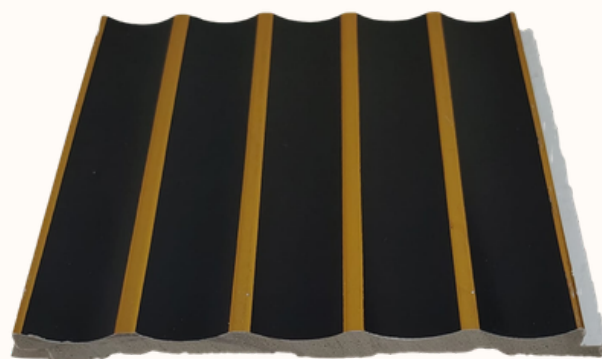

CATALOGO

www.microcemento villavicencio.com

WHITE GOLD

PIETRA GOLD

GREEN GOLD

TIMBER TECHO HAYA

TIMBER TECHO ARCE

INTERNA PRODUCTOS